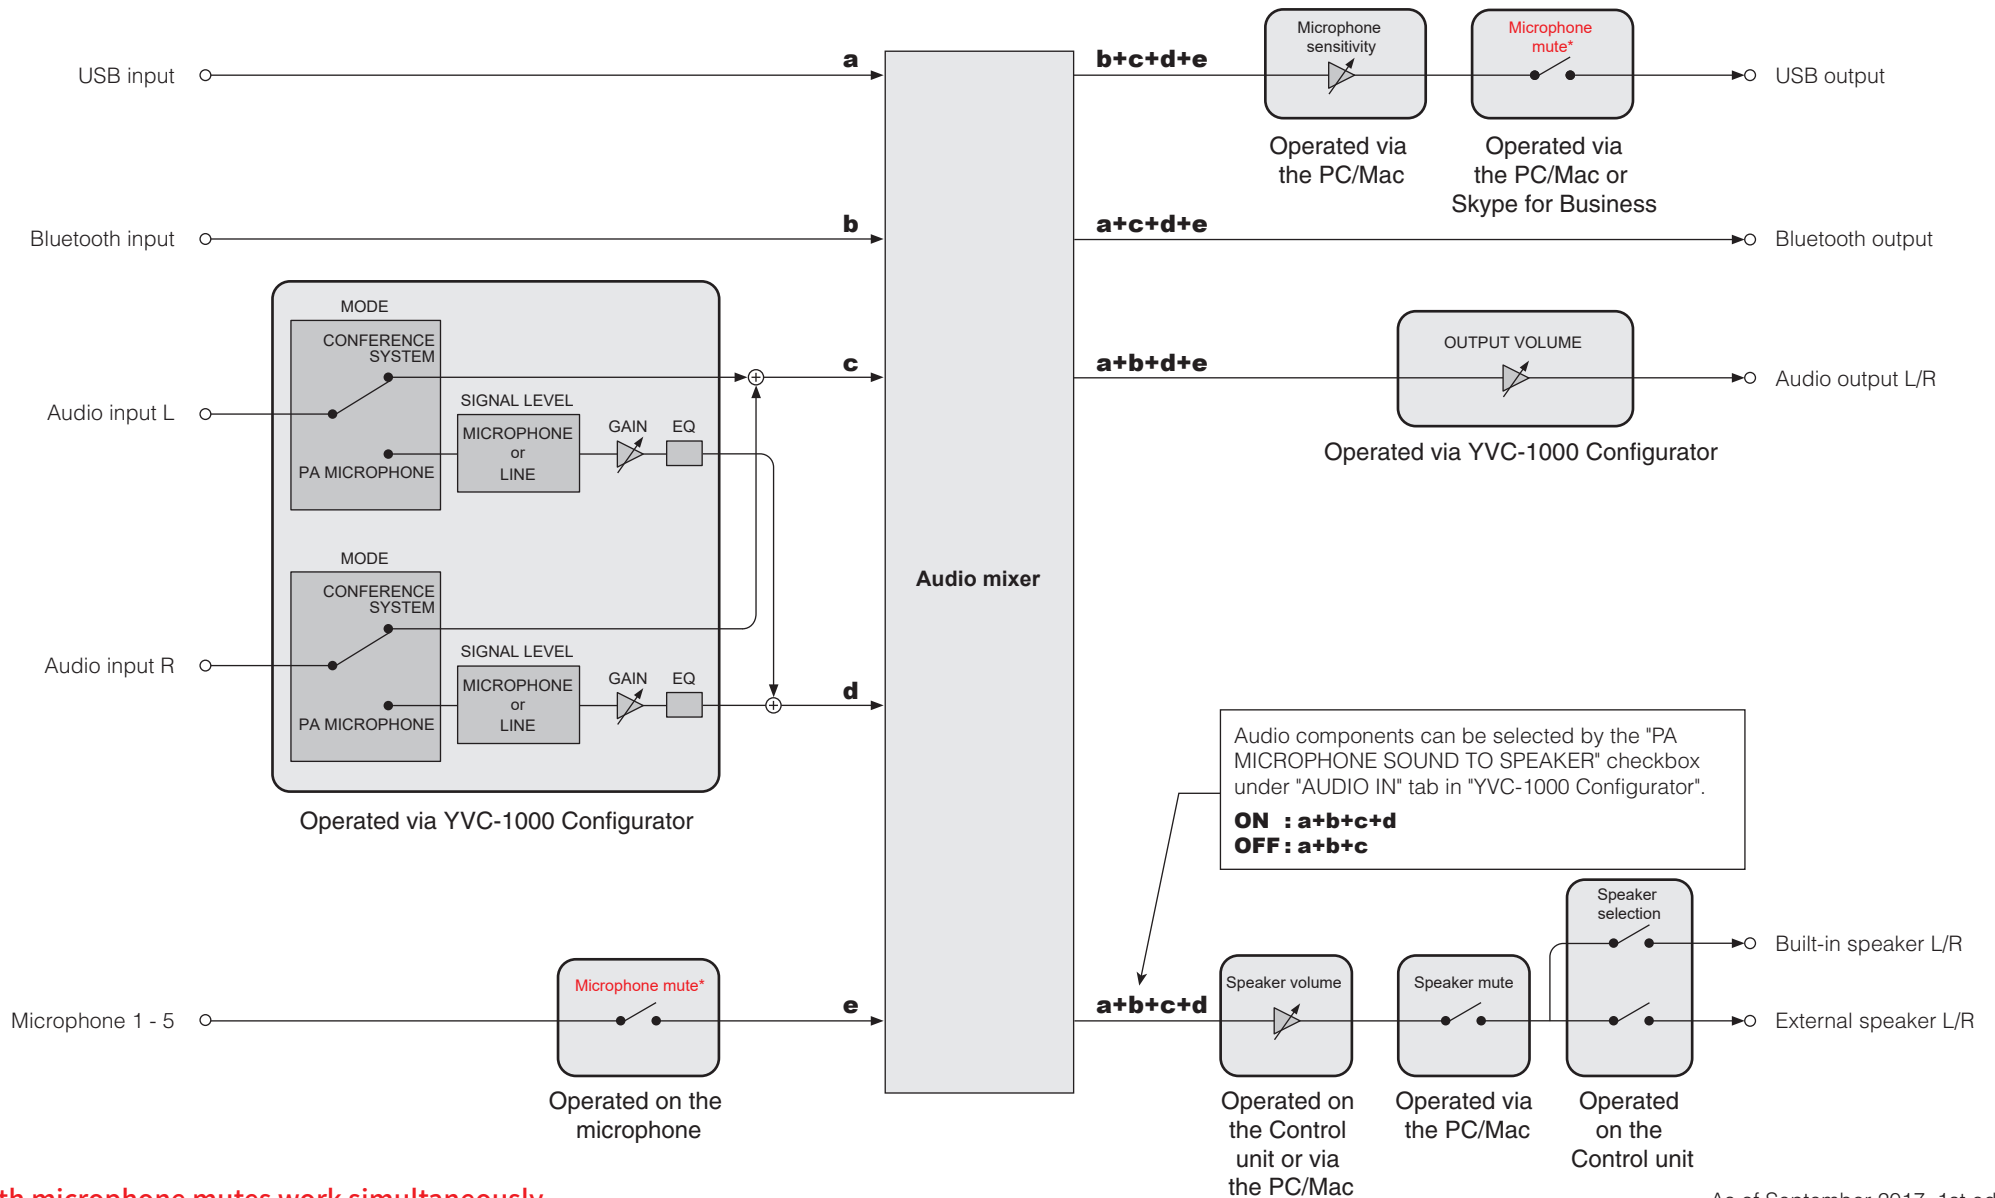

# YVC-1000MS block diagram

\* Both microphone mutes work simultaneously.