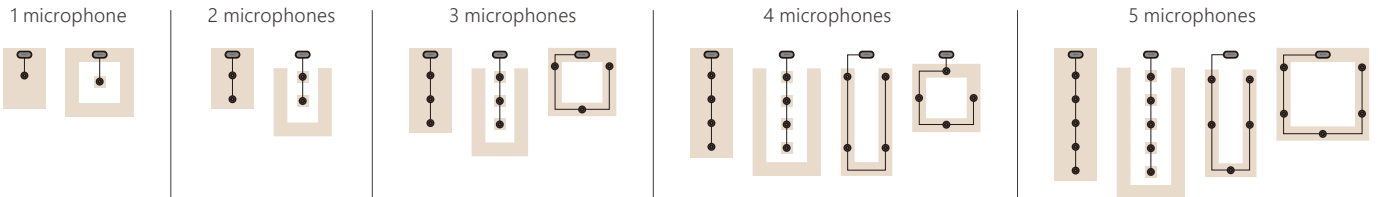

Easy connection so you're ready to go

Start your Skype for Business meeting by connecting your YVC-1000MS with a single USB connection. Don't have your laptop with you? The user-friendly design provides fast, intuitive connection to a smartphone via Bluetooth®. No matter how you connect, the specially engineered auto-tuning function developed by Yamaha detects and monitors the acoustics of the environment to optimize sound processing for the best audio experience on Skype for Business meeting.

Setting Examples

Specifications

General	Interface	Control Unit : USB 2.0 High Speed, Bluetooth, NFC (Near Field Communication) Audio Input terminal (stereo RCA pin), Audio Output terminal (stereo RCA pin), External speaker terminal (RCA pin) x 2, Power terminal, Microphone terminal Microphone : Input and output terminals
	Power consumption (max)	20 W (one connected microphone), 35 W (five microphones connected)
	Radio interference standard	FCC (Part 15B) Class A, ICES-003, EN55020, EN55024, EN55032
	Power source	US and Canada models: AC 120 V (60 Hz) UK, Europe and Russia models: AC 220-240 V (50 Hz)
	Operating environment	Temperature: 0 to 40°C (32 to 104°F) Humidity: 20 to 85% (no condensation)
	Dimensions	Control Unit (W x H x D): 332 x 95 x 162 mm (13.1 x 3.74 x 6.38 in) Microphone (W x H x D): 136 x 36 x 136 mm (5.35 x 1.42 x 5.35 in)
	Weight	Control Unit: 1.8 kg (4.0 lbs), Microphone: 0.4 kg (0.9 lbs)
	Supported OS	OS: 32-bit or 64-bit Windows 10, 32-bit or 64-bit Windows 8.1, 32-bit or 64-bit Windows 7, macOS 10.12, Mac OS X 10.11, Mac OS X 10.10 USB: USB 2.0 or later