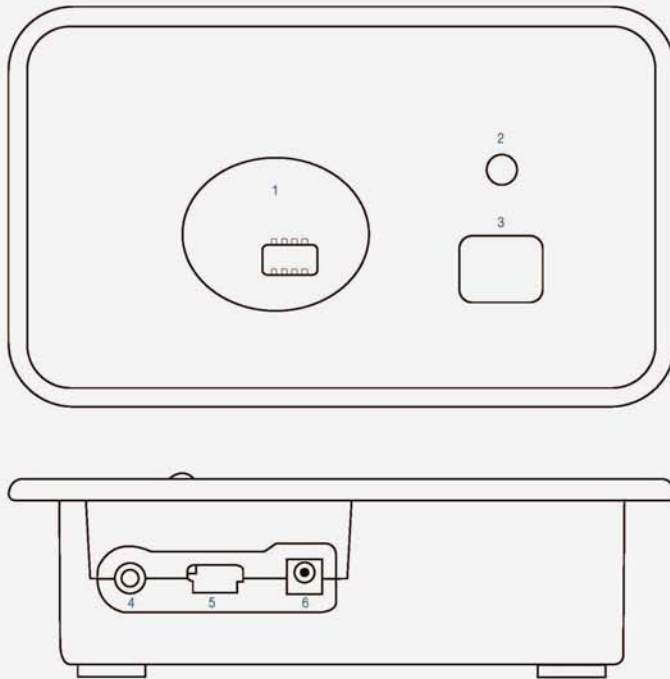

## Revolabs Solo™ Single Channel Solution

1. Microphone Charging Port
2. Power On LED
3. Link Button: Performs muting and pairing
4. Analog Audio Connector: Headset, External audio in and out
5. Digital USB Connector: Computer connection
6. Power Connector