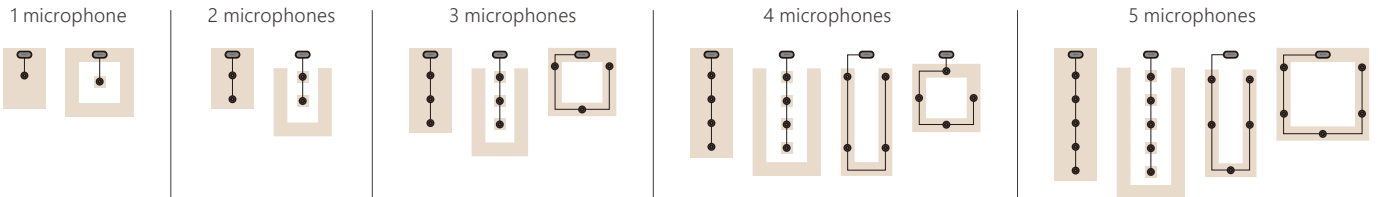

## Easy connection so you're ready to go

Start your Skype for Business meeting by connecting your YVC-1000MS with a single USB connection. Don't have your laptop with you? The user-friendly design provides fast, intuitive connection to a smartphone with Bluetooth®. No matter how you connect, the specially engineered auto-tuning function developed by Yamaha detects and monitors the acoustics of the environment to optimize sound processing for the best audio experience on Skype for Business meeting.

### Specifications

General	Interface	Control Unit : USB 2.0 High Speed, Bluetooth, NFC (Near Field Communication) Audio Input terminal (stereo RCA pin), Audio Output terminal (stereo RCA pin), External speaker terminal (RCA pin) x 2, Power terminal, Microphone terminal Microphone : Input and output terminals
	Power consumption (max)	20 W (one connected microphone), 35 W (five microphones connected)
	Radio interference standard	FCC (Part 15B) Class A, ICES-003, EN55020, EN55024, EN55032
	Power source	US and Canada models: AC 120 V (60 Hz) UK, Europe and Russia models: AC 220-240 V (50 Hz)
	Operating environment	Temperature: 0 to 40°C (32 to 104°F) Humidity: 20 to 85% (no condensation)
	Dimensions	Control Unit (W x H x D): 332 x 95 x 162 mm (13.1 x 3.74 x 6.38 in) Microphone (W x H x D): 136 x 36 x 136 mm (5.35 x 1.42 x 5.35 in)
	Weight	Control Unit: 1.8 kg (4.0 lbs), Microphone: 0.4 kg (0.9 lbs)
	Supported OS	OS: 32-bit or 64-bit Windows 10, 32-bit or 64-bit Windows 8.1, 32-bit or 64-bit Windows 7, macOS 10.12, Mac OS X 10.11, Mac OS X 10.10 USB: USB 2.0 or later